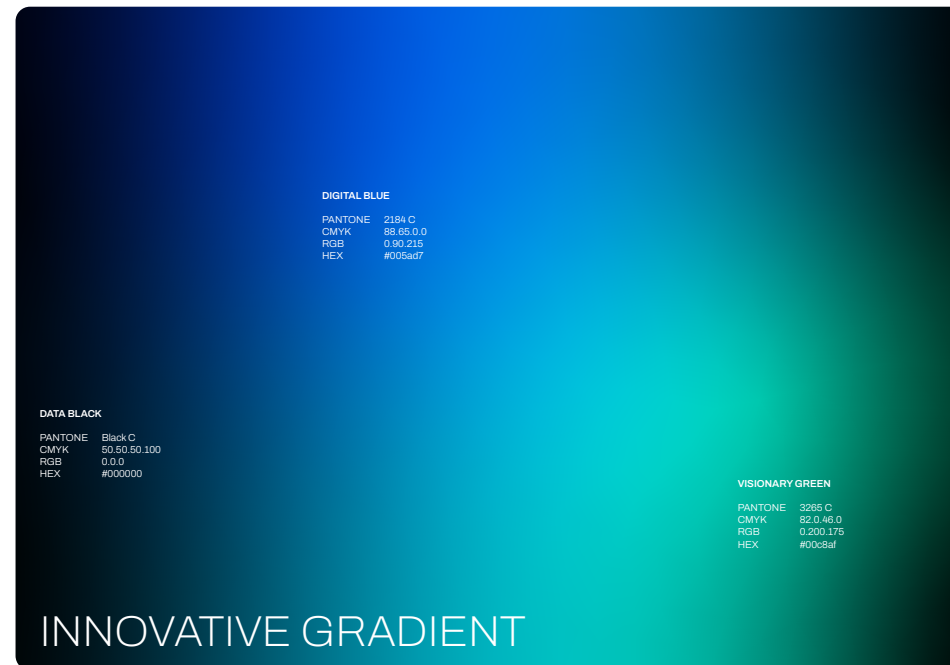

APP & WEB BUTTON DESIGNS

SECTION 1:
Pay with Pay10

Brand gradient and colors

Linear Gradient 100 degrees

Yellow 50% Red

RED	
RGB	237 28 36
HEX	EF1a23

YELLOW	
RGB	253 185 19
HEX	FFB007

Pay10 - Button designs

Interactive Button Designs
Gradient

Interactive Button Designs
White

Section 1: Pay with Pay10

Pay10 - Mock-ups

Section 1: Pay with Pay10

Pay10 - Mock-ups

Pay with **Pay10**

Pay10 Pay with Pay10

Brand Gradient

Section 2: Pay by Bank

ALTareq - Button designs

Interactive Button Designs
Gradient

Interactive Button Designs
White

Section 2: Pay by Bank

AlTareq - Mock-ups

Section 2: Pay by Bank