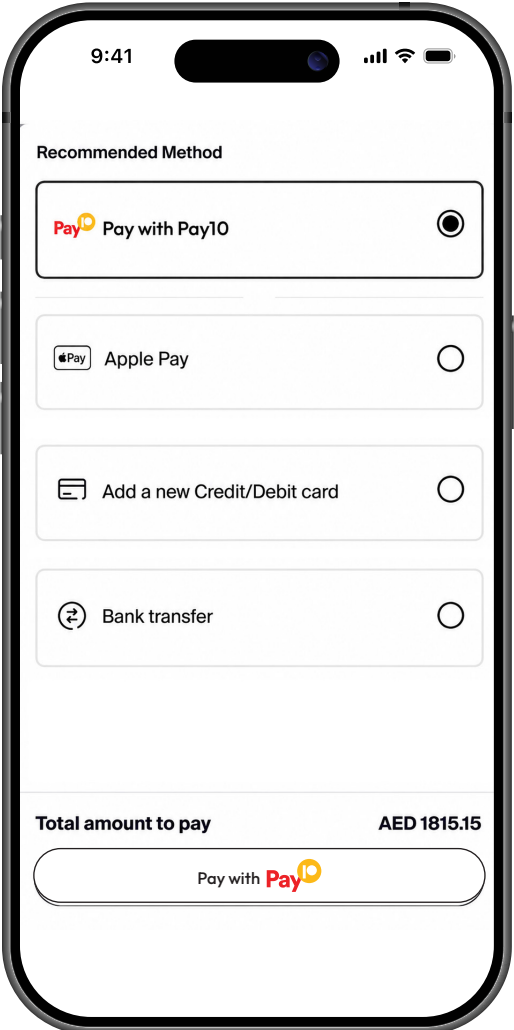

APP & WEB BUTTON DESIGNS

SECTION 1:
Pay with Pay10

Brand gradient and colors

Linear Gradient 100 degrees

Yellow 50% Red

RED	
RGB	237 28 36
HEX	EF1a23

YELLOW	
RGB	253 185 19
HEX	FFB007

Pay10 - Button designs

Interactive Button Designs
Gradient

Interactive Button Designs
White

Section 1: Pay with Pay10

Pay10 - Mock-ups

Section 1: Pay with Pay10

Pay10 - Mock-ups

Pay with **Pay10**

Pay10 Pay with Pay10

Section 1: Pay with Pay10

Pay10 - Mock-ups

Section 1: Pay with Pay10

Pay10 - Mock-ups

Pay with **Pay10**

Pay10 Pay with Pay10

SECTION 2: Pay by Bank

الطارق ALTAREQ