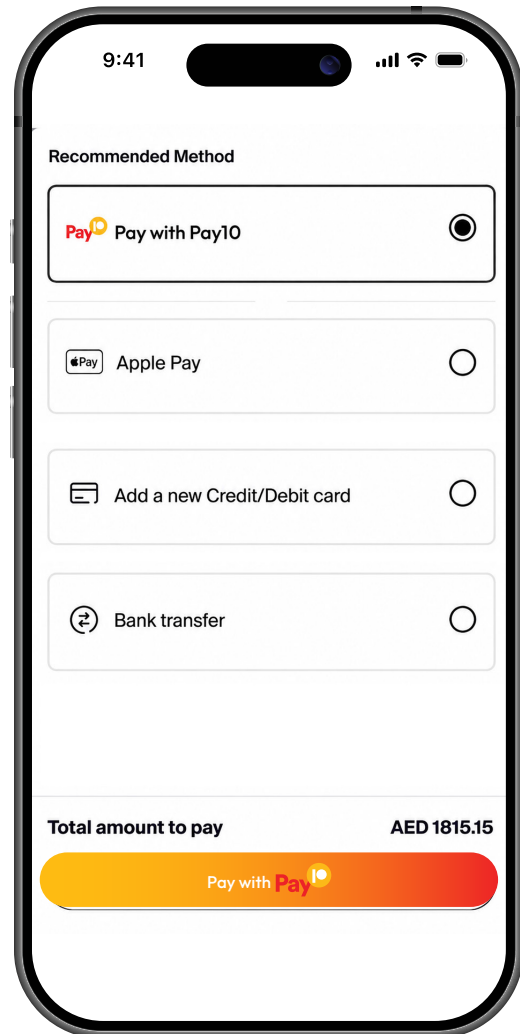

APP & WEB BUTTON DESIGNS

SECTION 1:
Pay with Pay10

Brand gradient and colors

Linear Gradient 100 degrees

Yellow 50% Red

RED	
RGB	237 28 36
HEX	EF1a23

YELLOW	
RGB	253 185 19
HEX	FFB007

Pay10 - Button designs

Interactive Button Designs
Gradient

Interactive Button Designs
White

Section 1: Pay with Pay10

Pay10 - Mock-ups

Section 1: Pay with Pay10

Pay10 - Mock-ups

Pay with **Pay10**

Pay10 Pay with Pay10

Section 1: Pay with Pay10

Pay10 - Mock-ups

Section 1: Pay with Pay10

Pay10 - Mock-ups

Pay with **Pay10**

Pay10 Pay with Pay10

SECTION 2: Pay by Bank

الطارق ALTAREQ