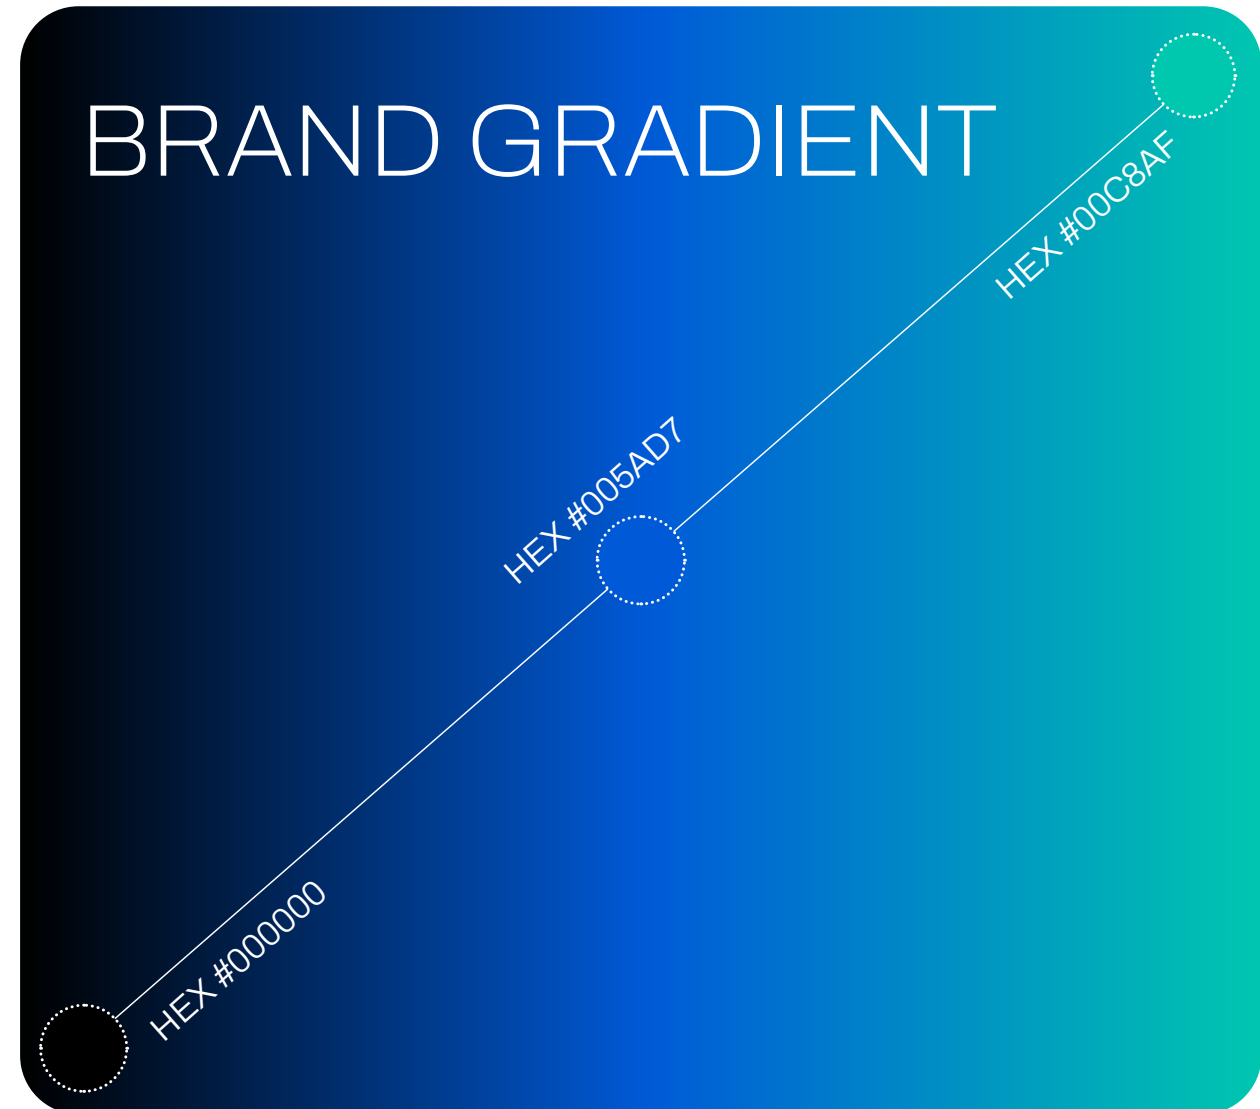

الطارق ALTAREQ

Brand Gradient