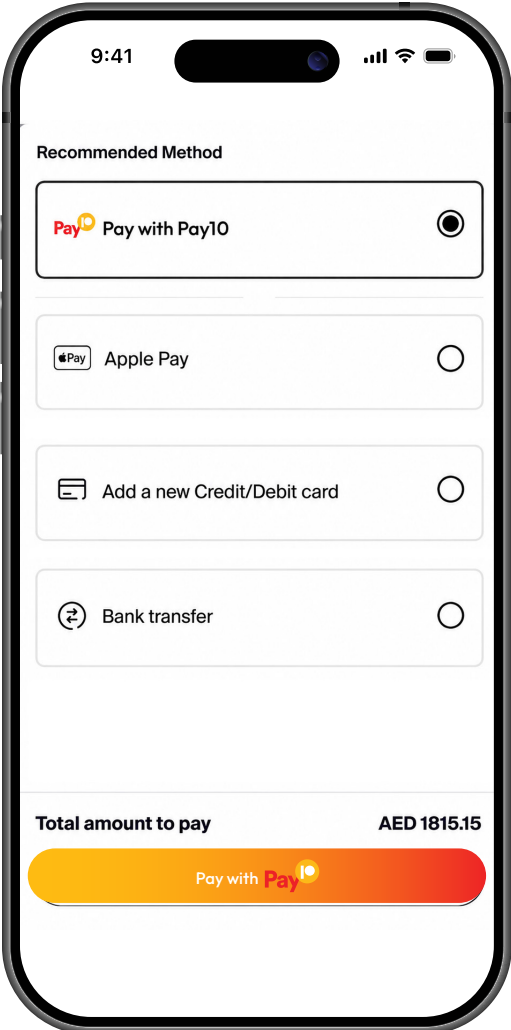

APP & WEB BUTTON DESIGNS

SECTION 1:
Pay with Pay10

Brand gradient and colors

Linear Gradient 100 degrees

Yellow 50% Red

RED	
RGB	237 28 36
HEX	EF1a23

YELLOW	
RGB	253 185 19
HEX	FFB007

Pay10 - Button designs

Interactive Button Designs
Gradient

Interactive Button Designs
White

Section 1: Pay with Pay10

Pay10 - Mock-ups

Section 1: Pay with Pay10

Pay10 - Mock-ups

Pay with **Pay10**

Pay10 Pay with Pay10

Section 1: Pay with Pay10

Pay10 - Mock-ups

Section 1: Pay with Pay10

Pay10 - Mock-ups

Pay with **Pay10**

Pay10 Pay with Pay10

SECTION 2: Pay by Bank

الطارق ALTAREQ