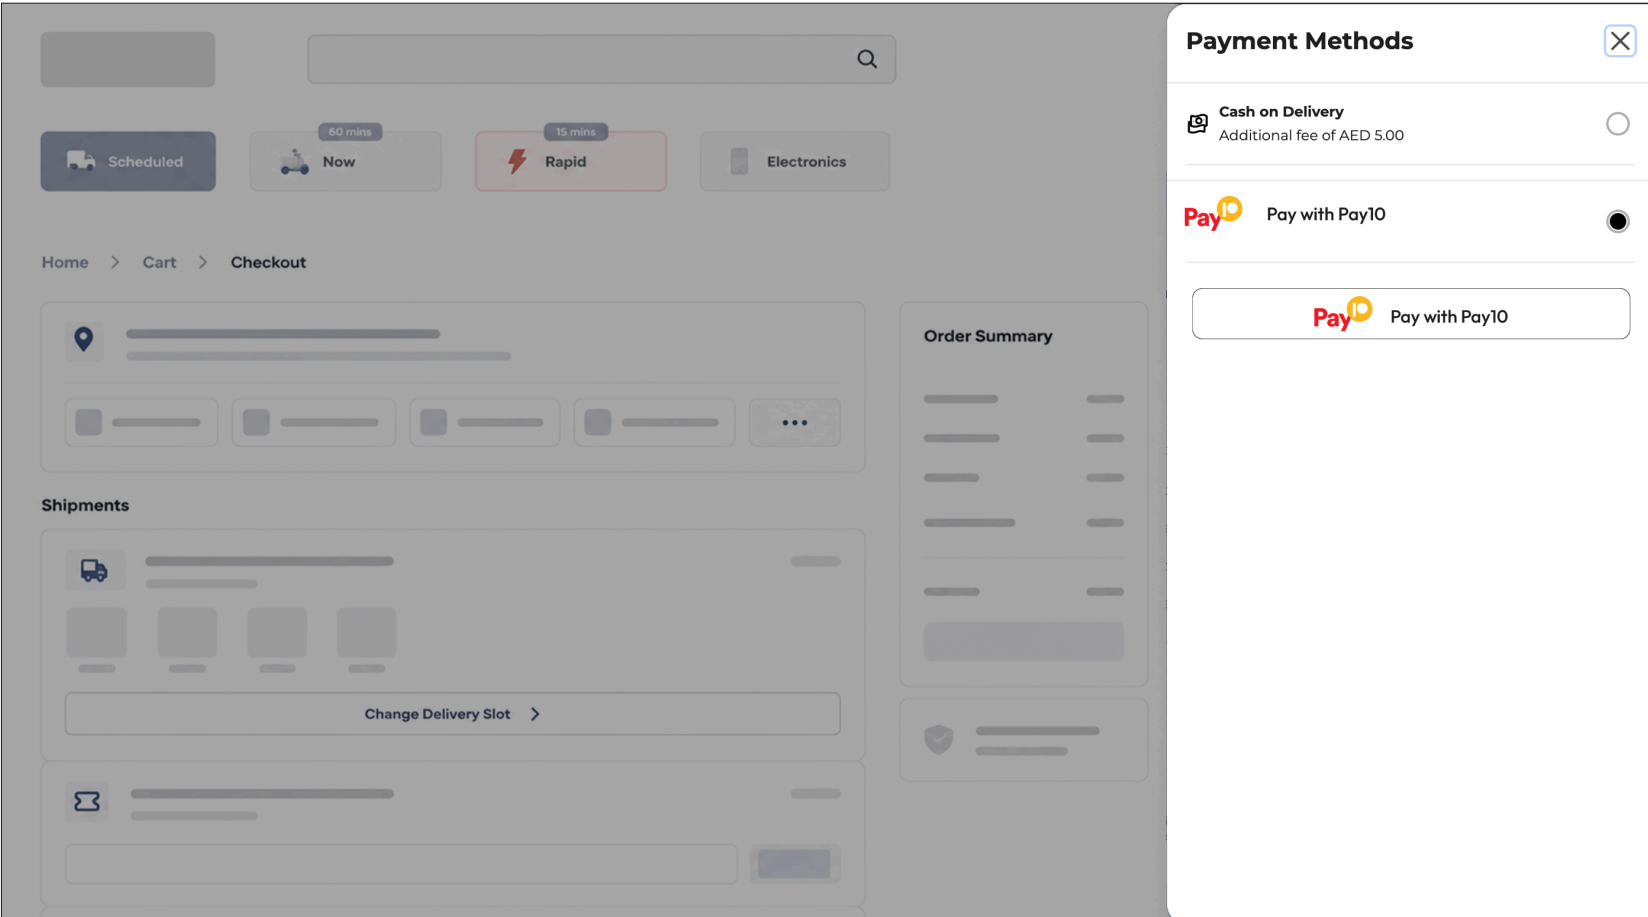

APP & WEB BUTTON DESIGNS

SECTION 1:
Pay with Pay10

Brand gradient and colors

Linear Gradient 100 degrees

Yellow 50% Red

RED	
RGB	237 28 36
HEX	EF1a23

YELLOW	
RGB	253 185 19
HEX	FFB007

Pay10 - Button designs

Interactive Button Designs
Gradient

Interactive Button Designs
White

Section 1: Pay with Pay10

Pay10 - Mock-ups

Section 1: Pay with Pay10

Pay10 - Mock-ups

Pay with **Pay10**

Pay10 Pay with Pay10

Section 1: Pay with Pay10

Pay10 - Mock-ups

Section 1: Pay with Pay10

Pay10 - Mock-ups

Pay with **Pay10**

Pay10 Pay with Pay10

SECTION 2: Pay by Bank

الطارق ALTAREQ