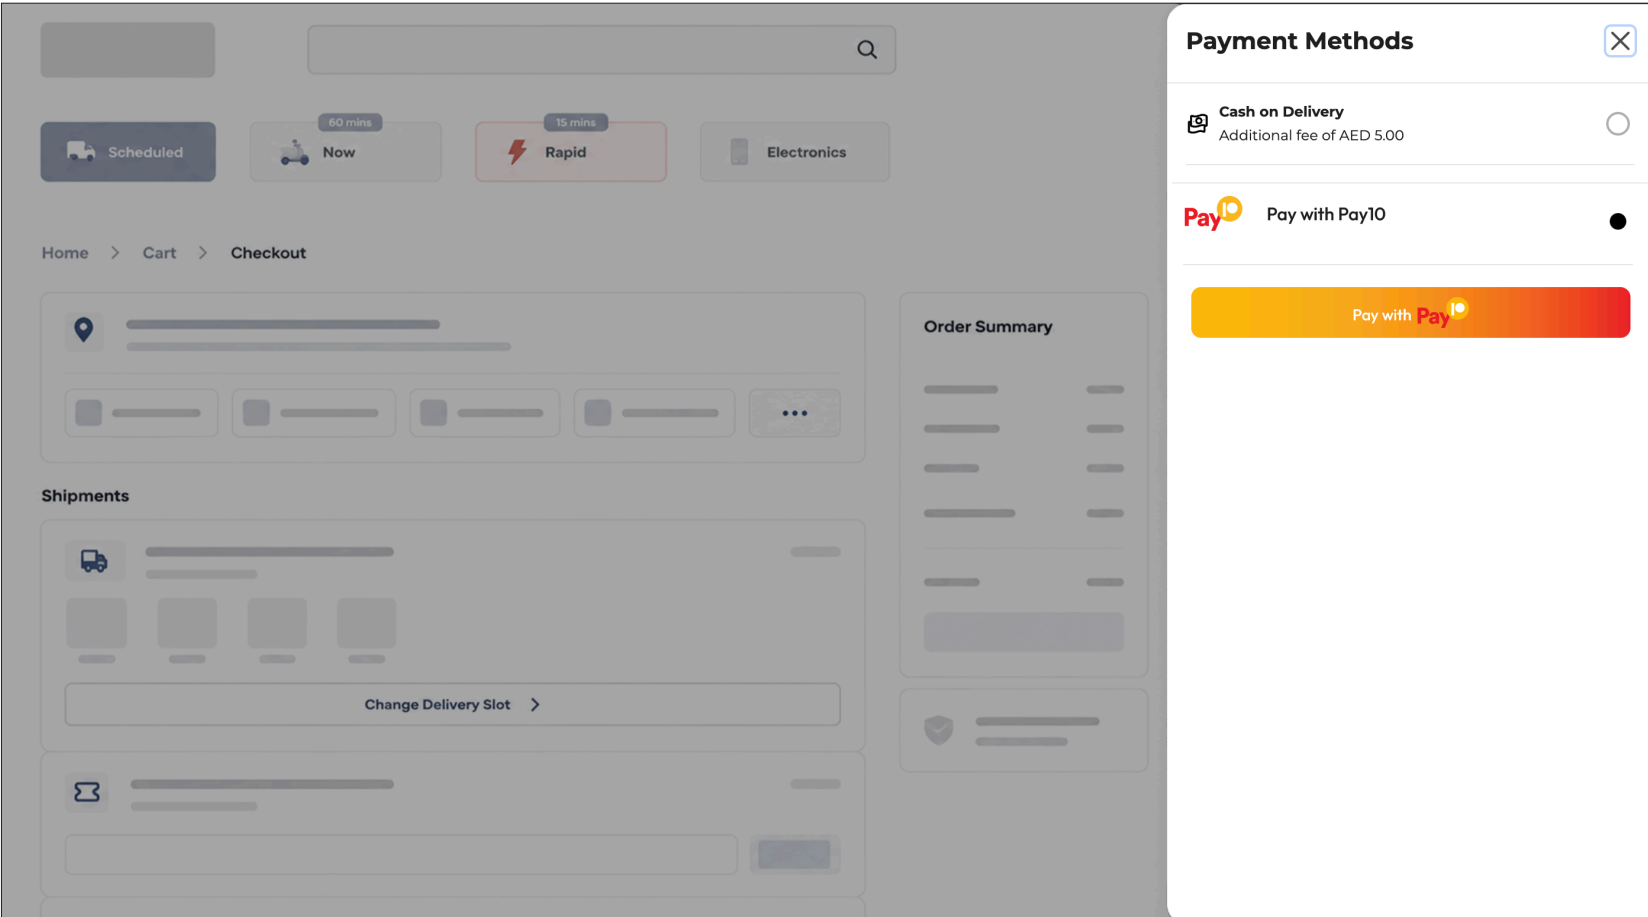

APP & WEB BUTTON DESIGNS

SECTION 1:
Pay with Pay10

Brand gradient and colors

Linear Gradient 100 degrees

Yellow 50% Red

RED	
RGB	237 28 36
HEX	EF1a23

YELLOW	
RGB	253 185 19
HEX	FFB007

Pay10 - Button designs

Interactive Button Designs
Gradient

Interactive Button Designs
White

Section 1: Pay with Pay10

Pay10 - Mock-ups

Section 1: Pay with Pay10

Pay10 - Mock-ups

Pay with **Pay10**

Pay10 Pay with Pay10

Section 1: Pay with Pay10

Pay10 - Mock-ups

Section 1: Pay with Pay10

Pay10 - Mock-ups

Pay with **Pay10**

Pay10 Pay with Pay10

SECTION 2: Pay by Bank

الطارق ALTAREQ