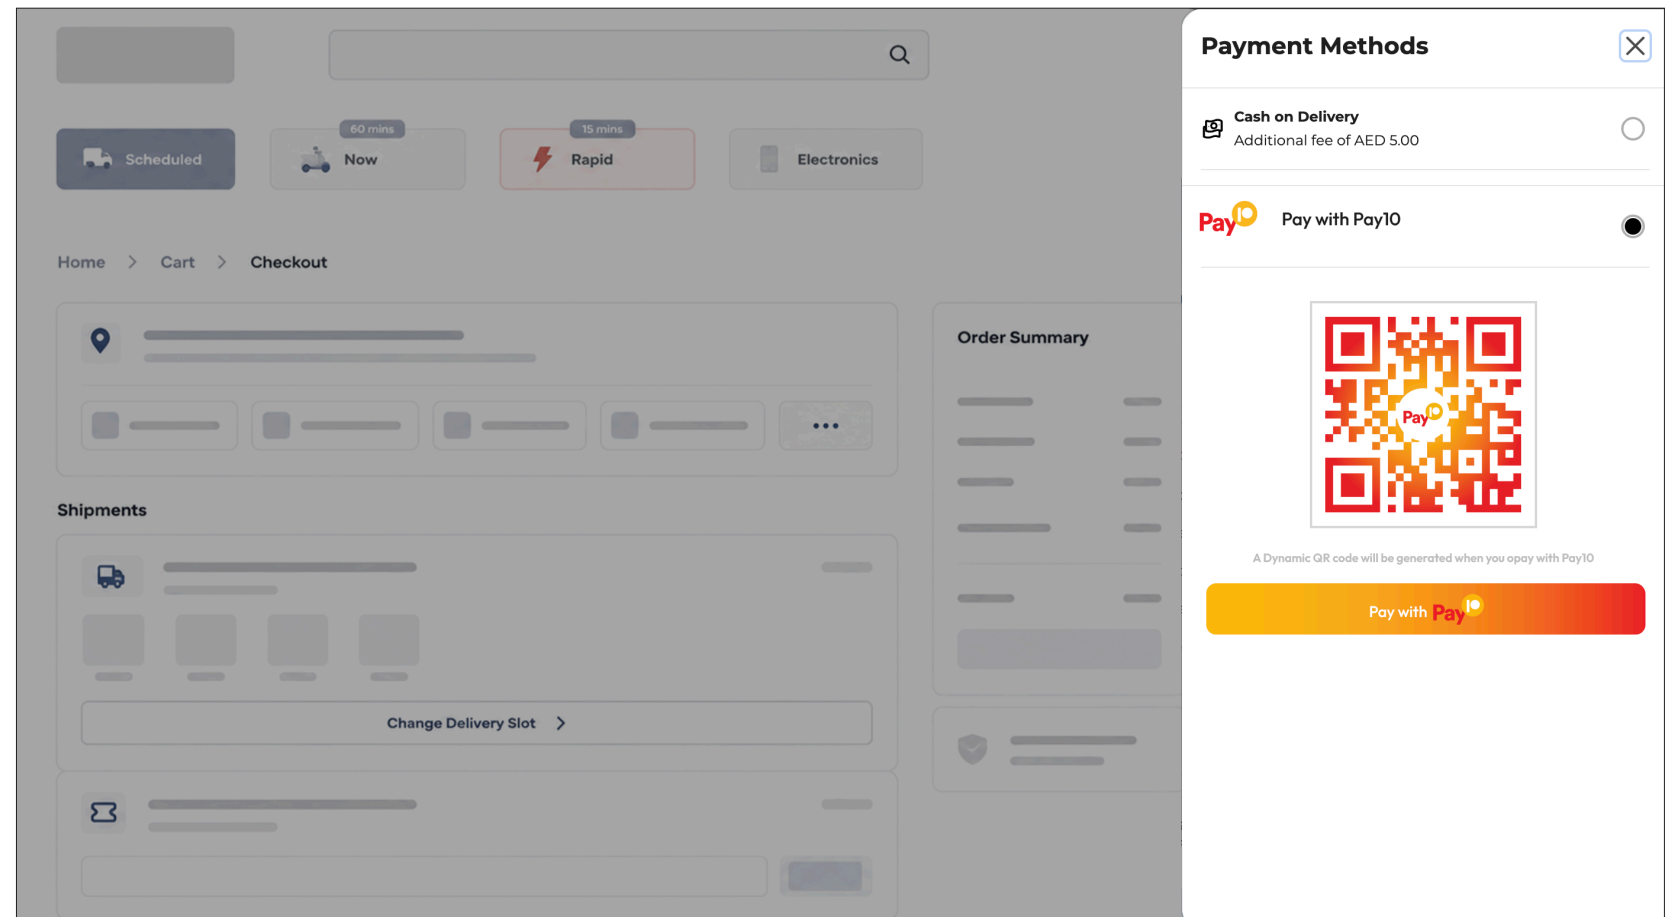

APP & WEB BUTTON DESIGNS

SECTION 1:
Pay with Pay10

Brand gradient and colors

Linear Gradient 100 degrees

Yellow 50% Red

RED	
RGB	237 28 36
HEX	EF1a23

YELLOW	
RGB	253 185 19
HEX	FFB007

Pay10 - Button designs

Interactive Button Designs
Gradient

Interactive Button Designs
White

Section 1: Pay with Pay10

Pay10 - Mock-ups

Section 1: Pay with Pay10

Pay10 - Mock-ups

Pay with **Pay10**

Pay10 Pay with Pay10

Section 1: Pay with Pay10

Pay10 - Mock-ups

Section 1: Pay with Pay10

Pay10 - Mock-ups

Pay with **Pay10**

Pay10 Pay with Pay10

SECTION 2: Pay by Bank

الطارق ALTAREQ