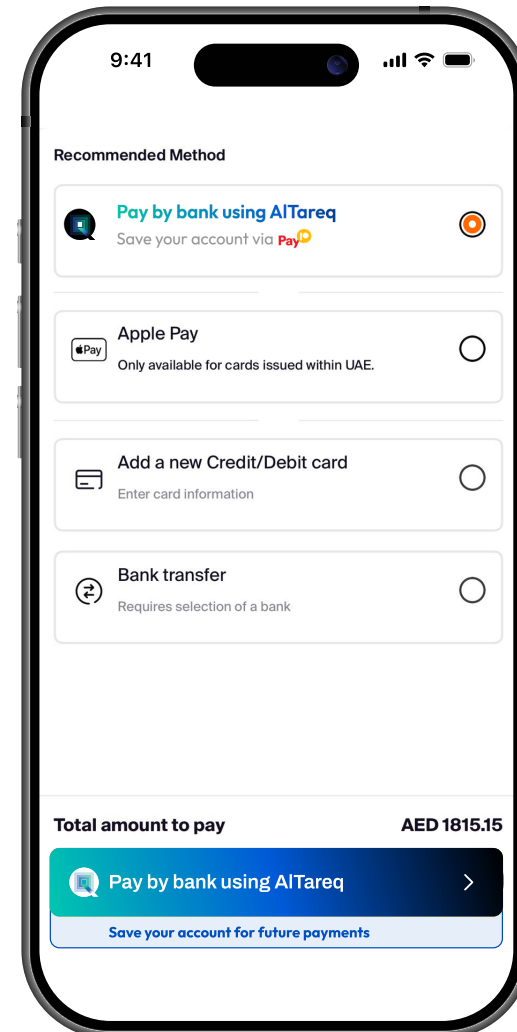

APP & WEB BUTTON DESIGNS

SECTION 1:
Pay with Pay10

Brand gradient and colors

Linear Gradient 100 degrees

Yellow 50% Red

RED	
RGB	237 28 36
HEX	EF1a23

YELLOW	
RGB	253 185 19
HEX	FFB007

Pay10 - Button designs

Brand Gradient

Section 2: Pay by Bank

ALTareq - Button designs

Interactive Button Designs
Gradient

Interactive Button Designs
White

Section 2: Pay by Bank

AlTareq - Mock-ups

Section 2: Pay by Bank