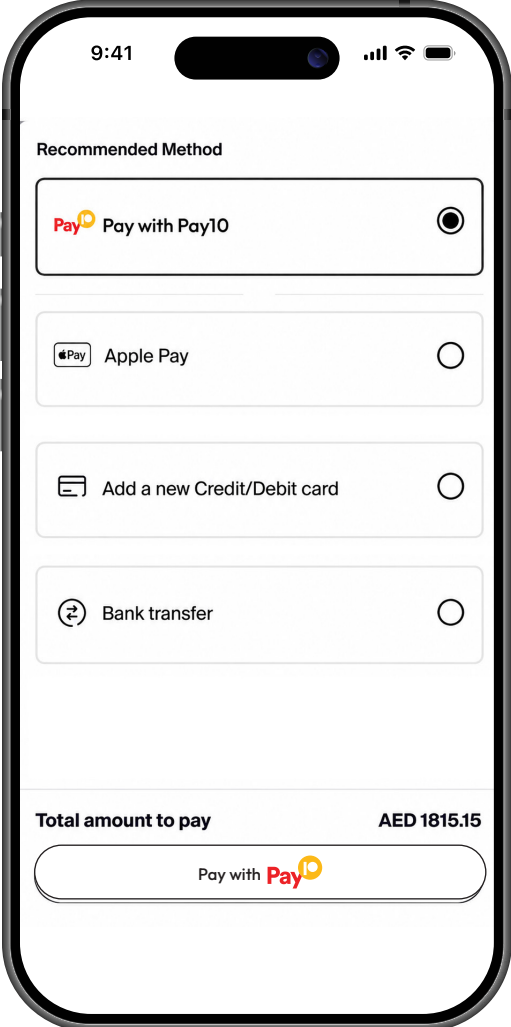

APP & WEB BUTTON DESIGNS

SECTION 1:
Pay with Pay10

Brand gradient and colors

Linear Gradient 100 degrees

Yellow 50% Red

RED	
RGB	237 28 36
HEX	EF1a23

YELLOW	
RGB	253 185 19
HEX	FFB007

Pay10 - Button designs

Interactive Button Designs
Gradient

Interactive Button Designs
White

Section 1: Pay with Pay10

Pay10 - Mock-ups

Section 1: Pay with Pay10

Pay10 - Mock-ups

Pay with **Pay10**

Pay10 Pay with Pay10

Section 1: Pay with Pay10

Pay10 - Mock-ups

Section 1: Pay with Pay10

Pay10 - Mock-ups

Pay with **Pay10**

Pay10 Pay with Pay10

SECTION 2: Pay by Bank

الطارق ALTAREQ